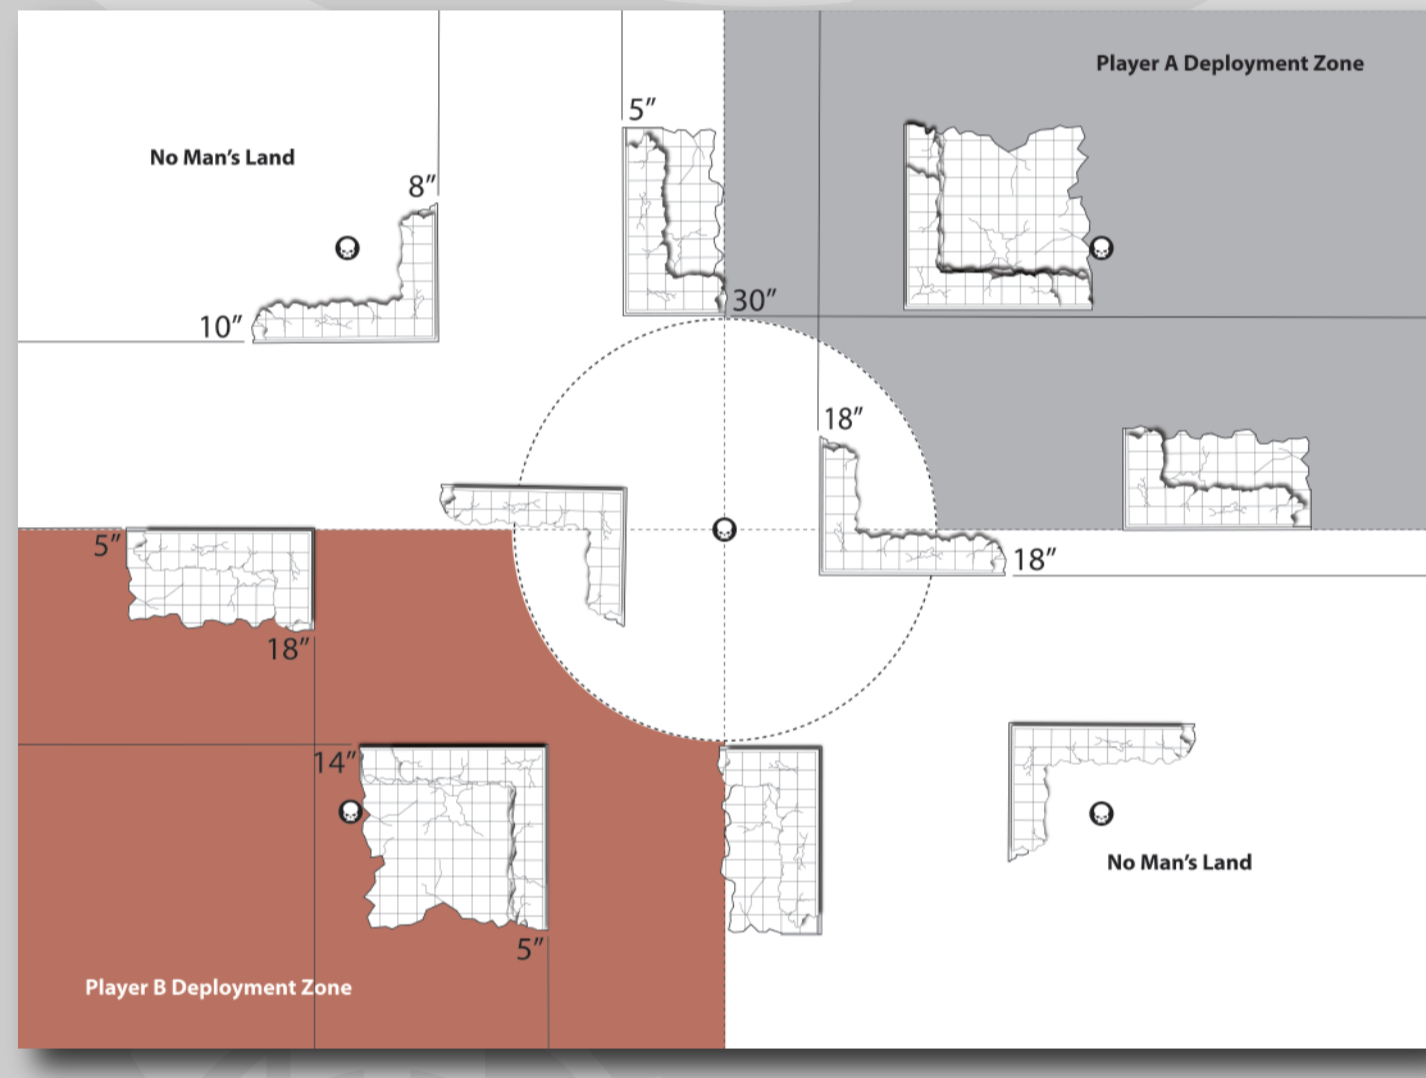

Competitive TOURNAMENT PACK

LGT Style

Crucible Of Battle

Sweeping Engagement

Dawn Of War

Search & Destroy

Hammer & Anvil