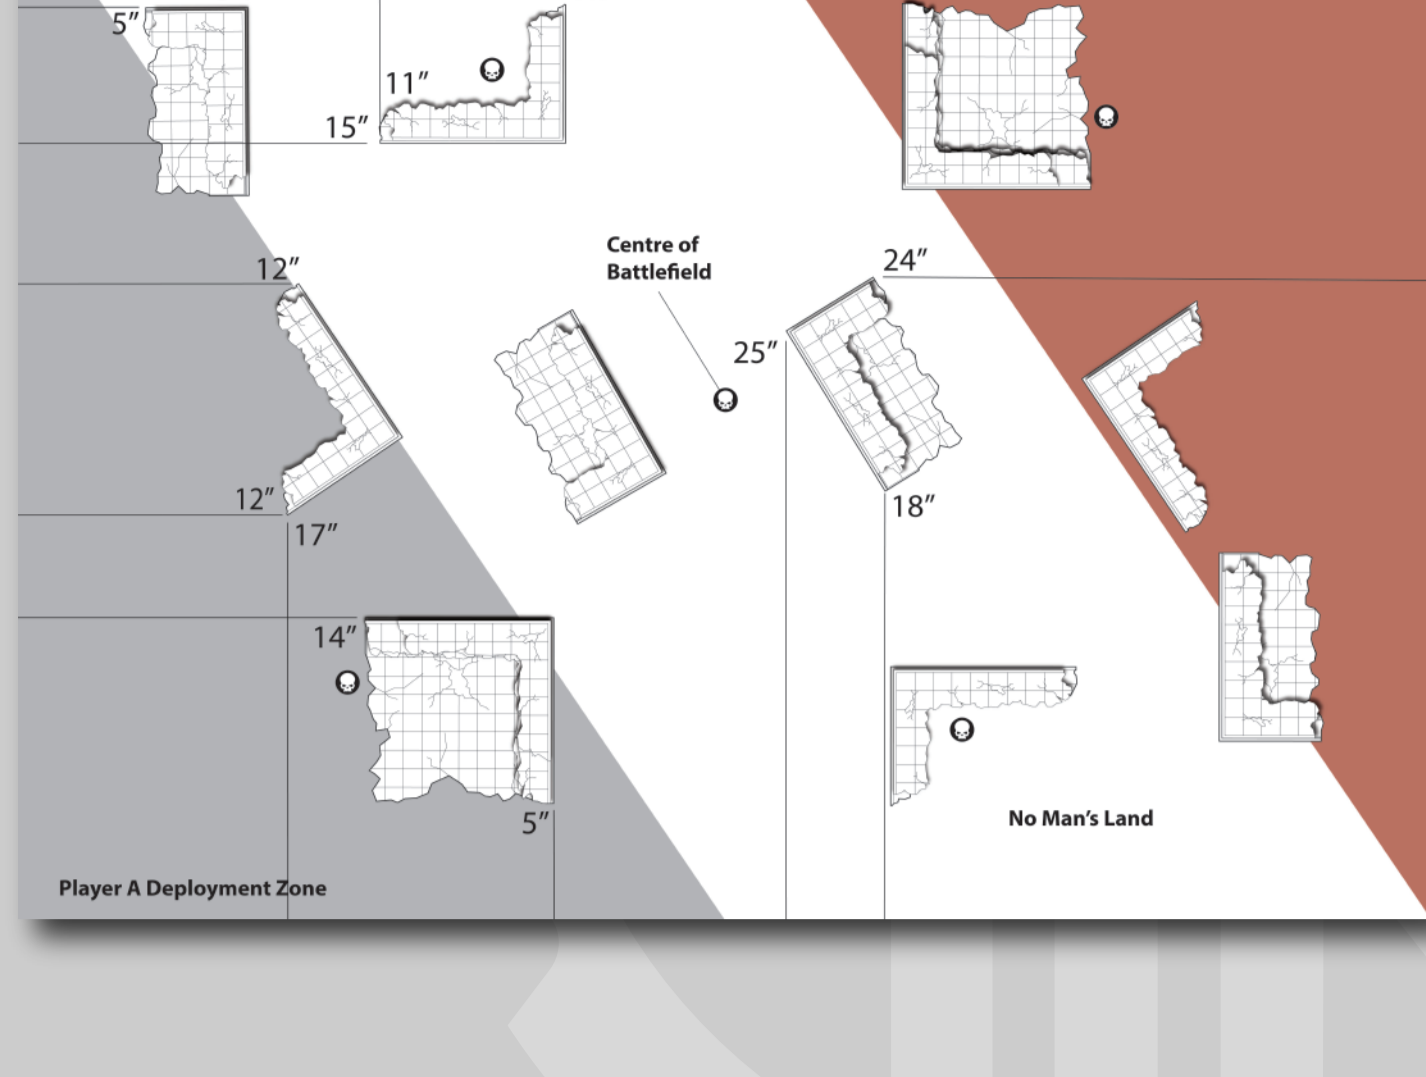

Competitive TOURNAMENT PACK

LGT Style

Crucible Of Battle

Sweeping Engagement

Dawn Of War

Search & Destroy

Hammer & Anvil