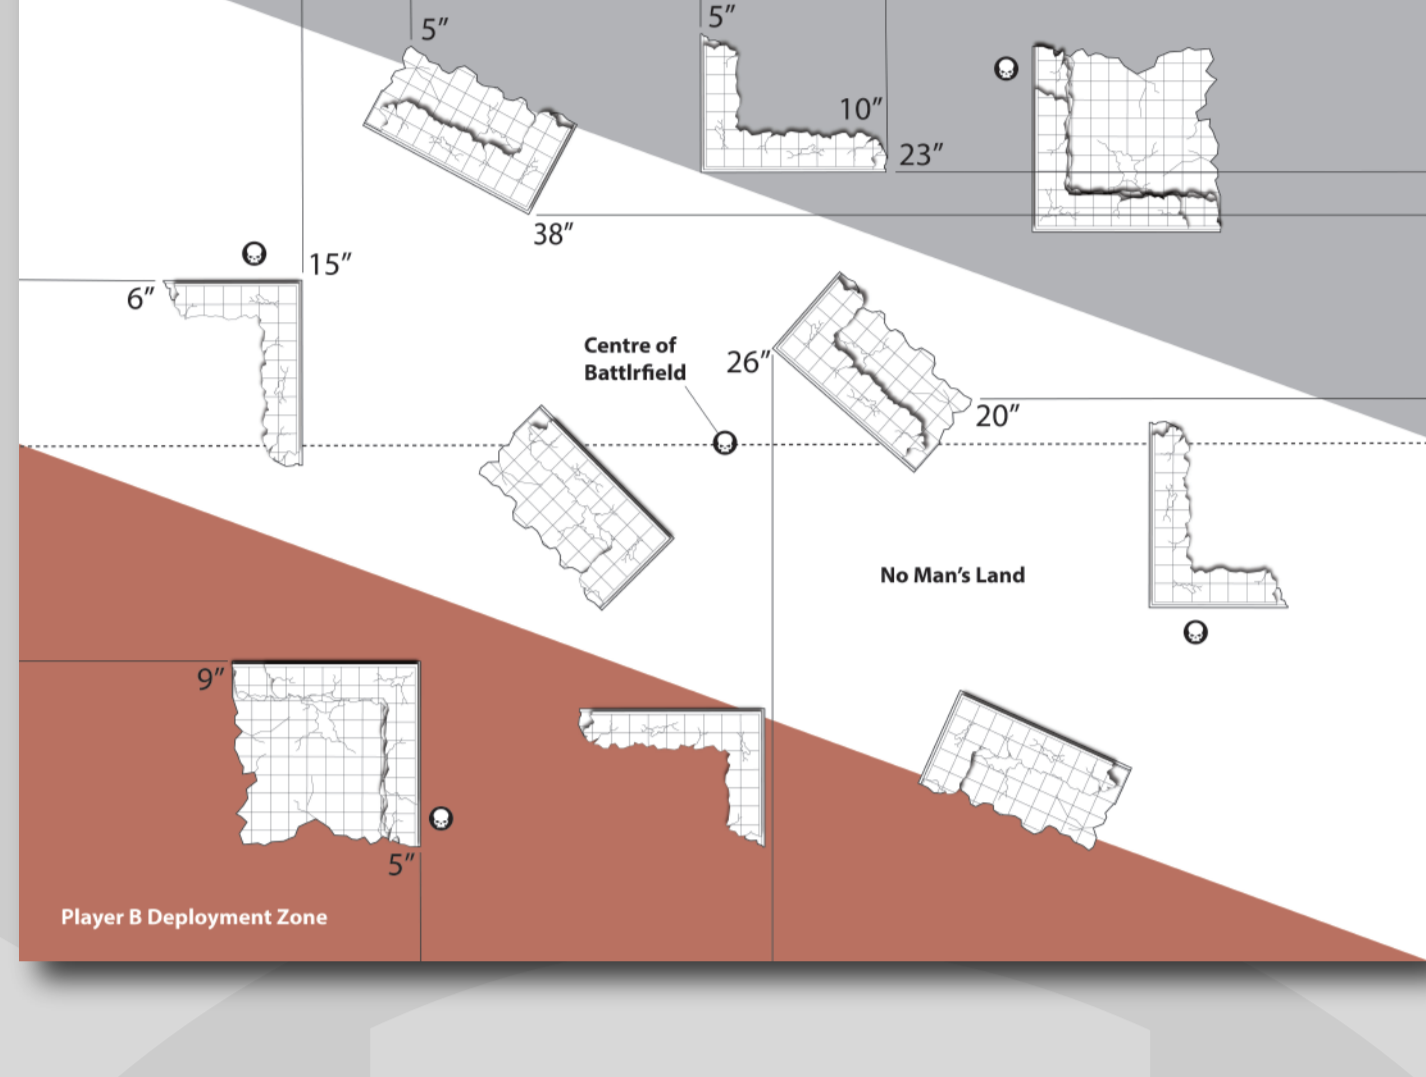

Competitive TOURNAMENT PACK

LGT Style

Crucible Of Battle

Sweeping Engagement

Dawn Of War

Search & Destroy

Hammer & Anvil