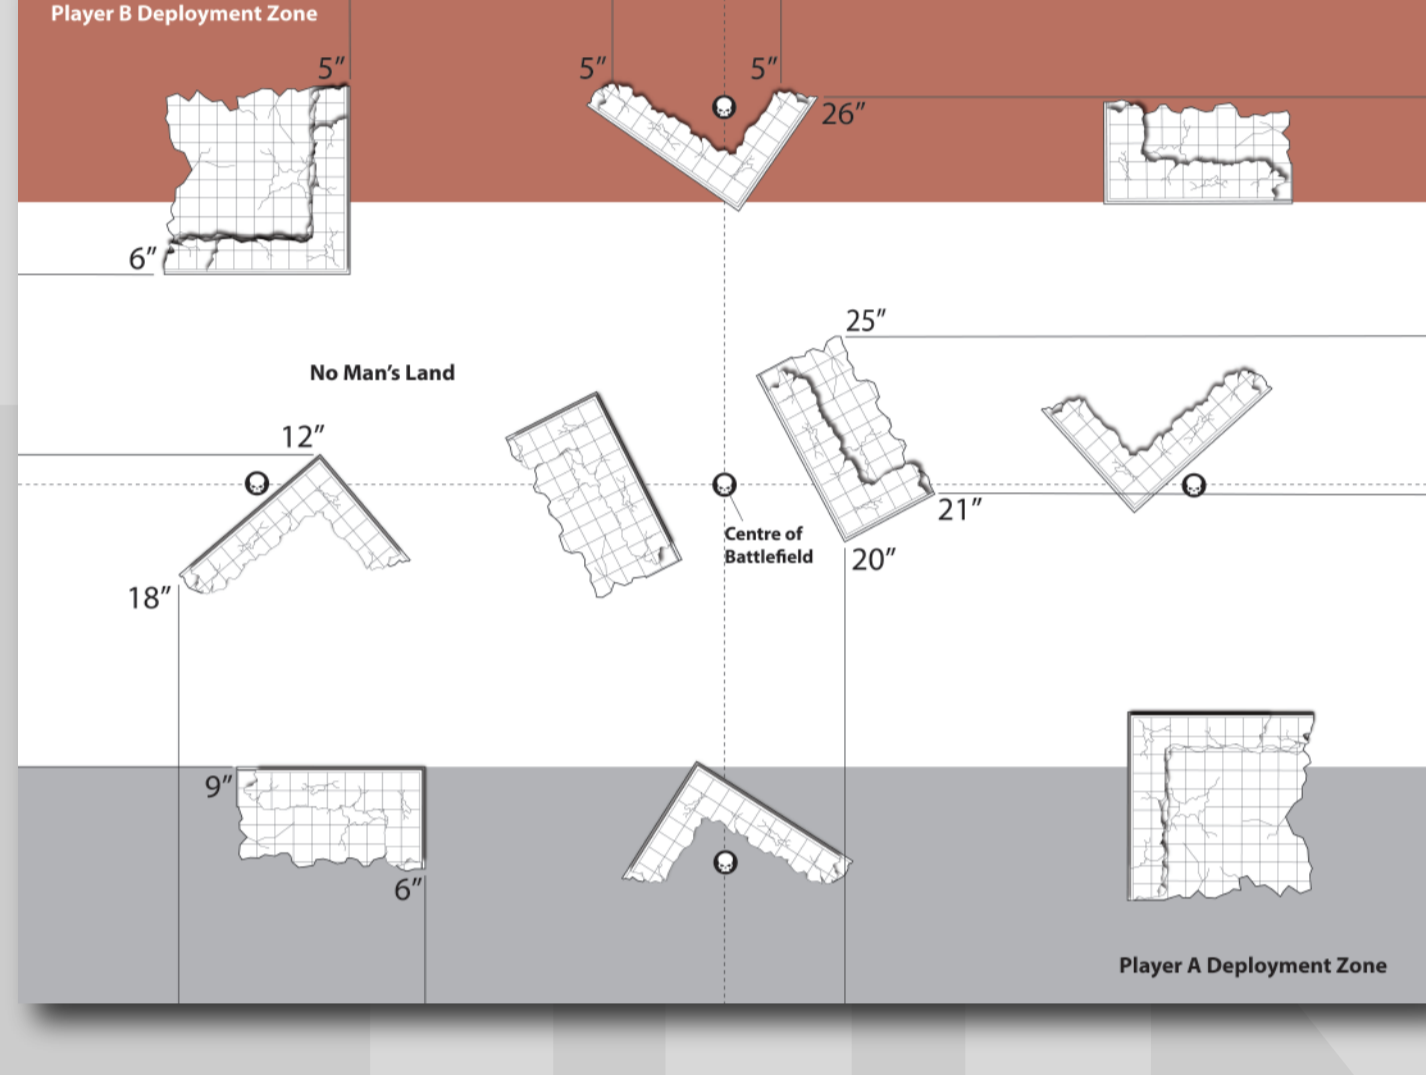

Competitive TOURNAMENT PACK

LGT Style

Crucible Of Battle

Sweeping Engagement

Dawn Of War

Search & Destroy

Hammer & Anvil